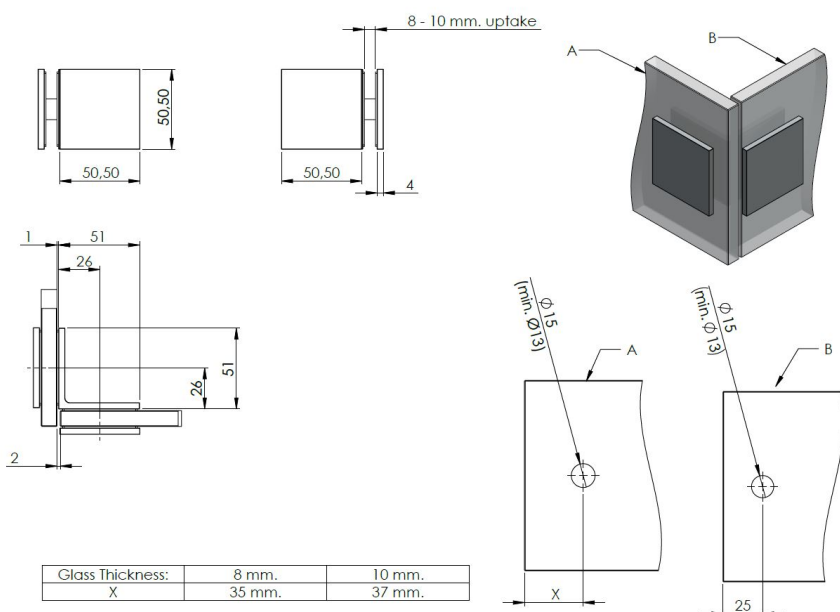

PRODUCT SHEET

Description:

Glass Clamp "Bern", 90DG, CPL, Glass/Glass, 51x51x17mm, Square Corners, 8-10mm Glass, Glass Mounted By \varnothing 12mm, Drilling, Brass Material

Item number:

15.23.690-0

Units	Box	Carton	HS Code	Barcode
Pcs.	1	50	8302419000	
				5704866059428